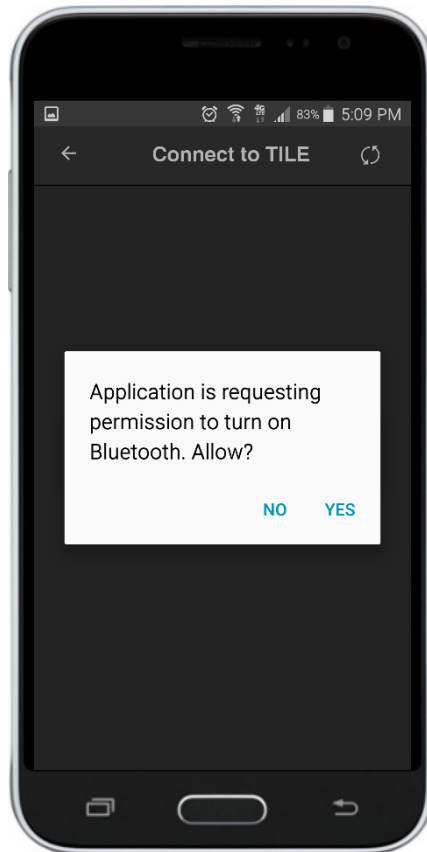

# Mobile Cast and Control

> Open the TILE App 

> Press **Connect** 

> Turn on Bluetooth

> Press **Reconnect**

> Choose Desired Content to Cast

**iOS Only**

> When you Mirror  
open Control Center

> Select  
then your  
DVDO TILE

> Click TILE Control

Tap on center and drag to move tile

Tap on corner to adjust size

Grid View

Close all tiles

> Double Tap a tile to bring up tile menu

> Tap  to play video