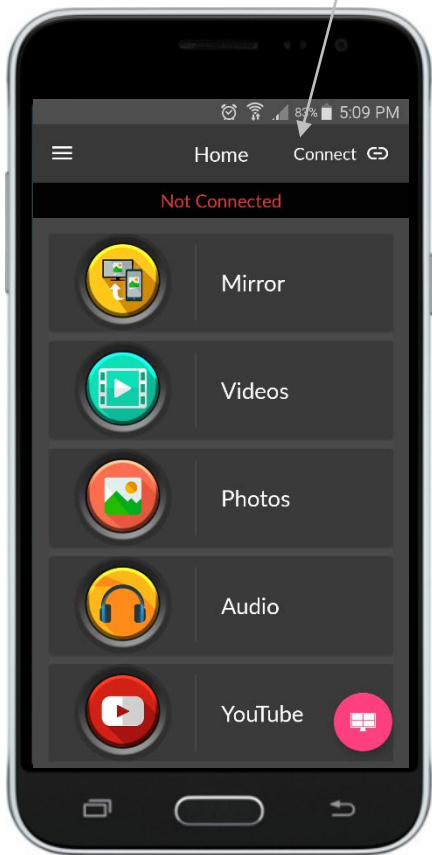

# Mobile Cast and Control

> Open the TILE App 

> Press **Connect** 

> Turn on Bluetooth

> Press **Reconnect**

> Choose Desired Content to Cast

**iOS Only**

> When you Mirror  
open Control Center

> Select  
then your  
DVDO TILE

> Click TILE Control

Tap on center and drag to move tile

Tap on corner to adjust size

Grid View

Close all tiles

> Double Tap a tile to bring up tile menu

> Tap  to play video