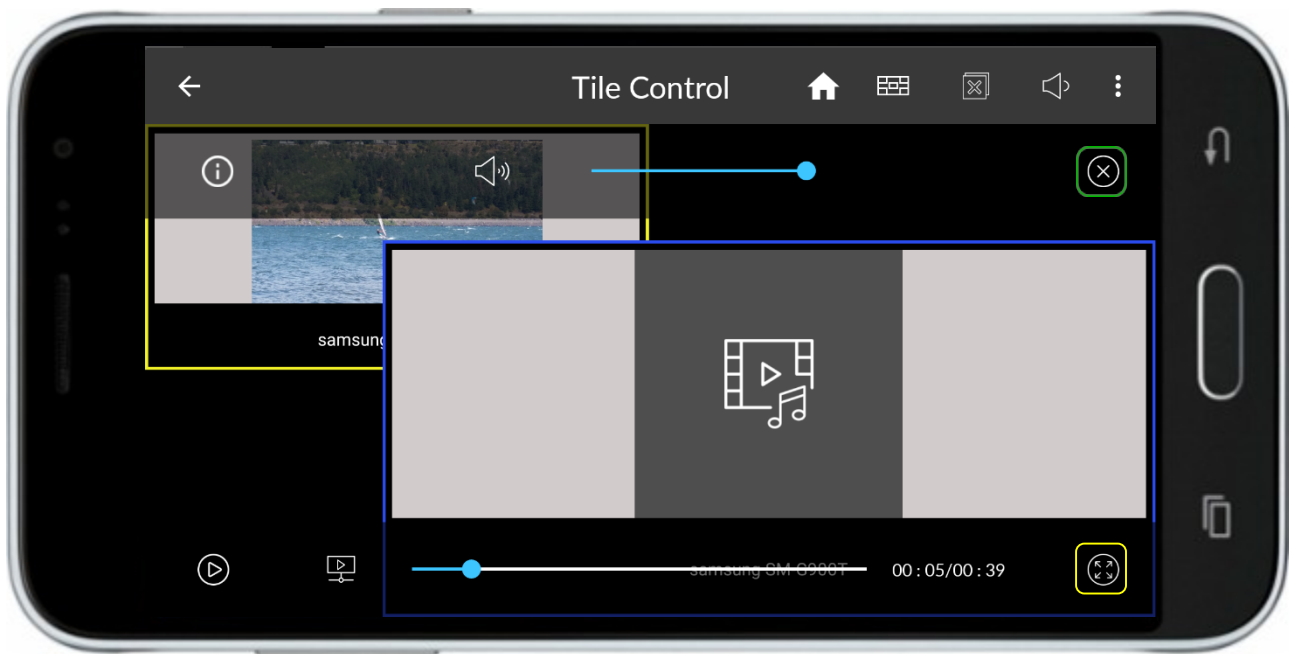

# Mobile Cast and Control

> Open the TILE App 

> Press **Connect** 

> Turn on Bluetooth

> Press **Reconnect**

> Choose Desired Content to Cast

**iOS Only**

> When you Mirror  
open Control Center

> Select  
then your  
DVDO TILE

> Click TILE Control

Tap on center and drag to move tile

Tap on corner to adjust size

Grid View

Close all tiles

> Double Tap a tile to bring up tile menu

> Tap  to play video