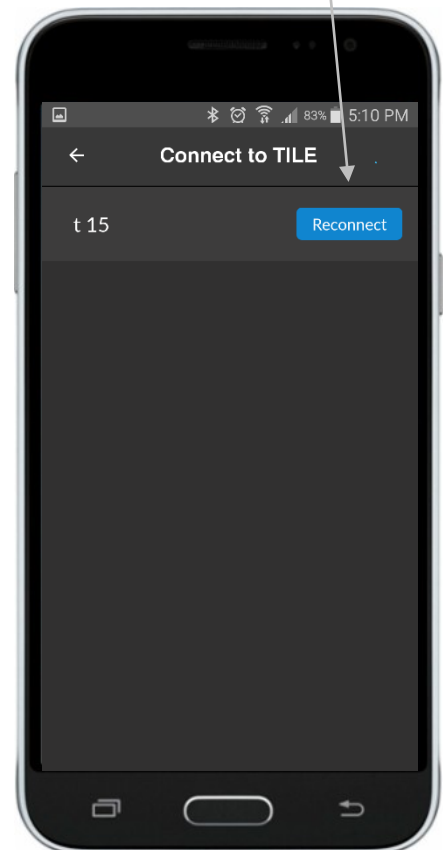

# Mobile Cast and Control

> Open the TILE App 

> Press **Connect** 

> Turn on Bluetooth

> Press **Reconnect**

> Choose Desired Content to Cast

**iOS Only**

> When you Mirror  
open Control Center

> Select  
then your  
DVDO TILE

> Click TILE Control

Tap on center and drag to move tile

Tap on corner to adjust size

Grid View

Close all tiles

> Double Tap a tile to bring up tile menu

> Tap  to play video