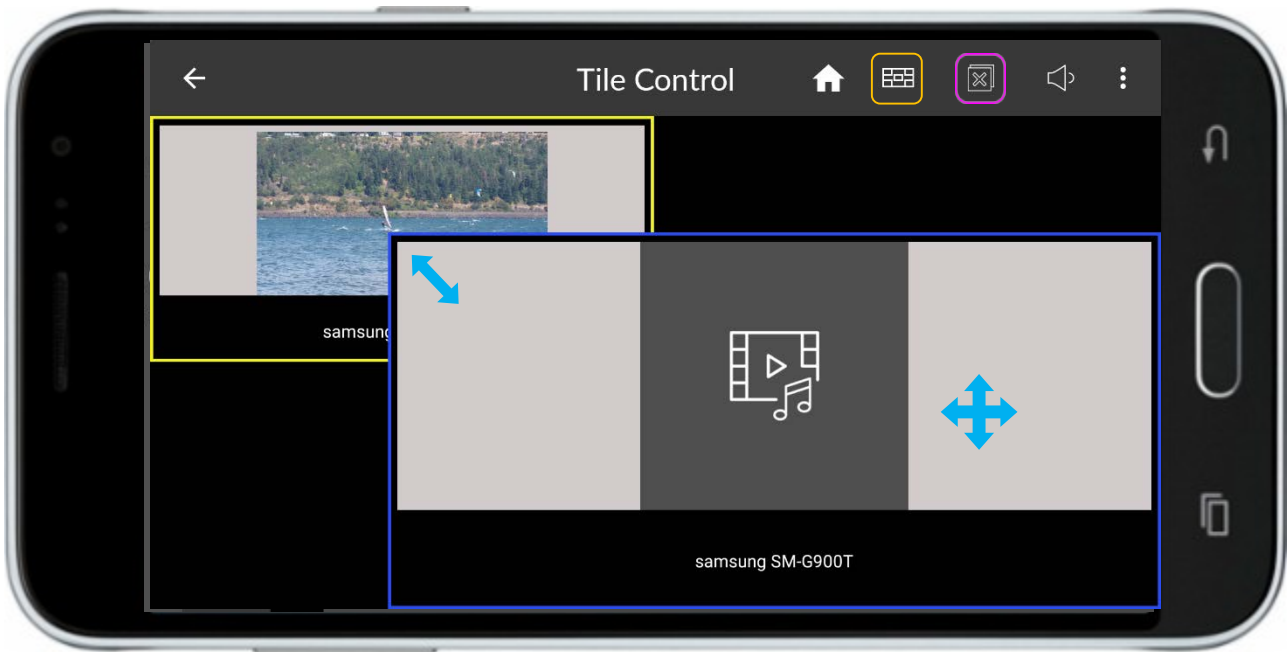

# Mobile Cast and Control

> Open the TILE App 

> Press **Connect** 

> Turn on Bluetooth

> Press **Reconnect**

> Choose Desired Content to Cast

**iOS Only**

> When you Mirror  
open Control Center

> Select  
then your  
DVDO TILE

> Click TILE Control

Tap on center and drag to move tile

Tap on corner to adjust size

Grid View

Close all tiles

> Double Tap a tile to bring up tile menu

> Tap  to play video