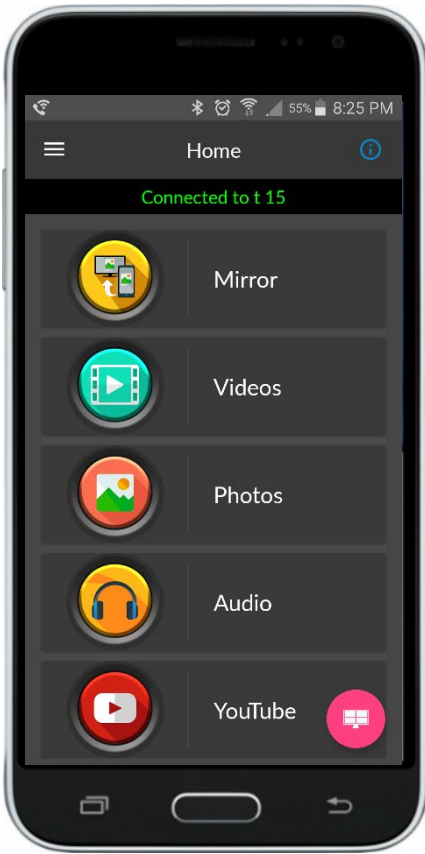

# Mobile Cast and Control

> Open the TILE App 

> Press **Connect** 

> Turn on Bluetooth

> Press **Reconnect**

> Choose Desired Content to Cast

**iOS Only**

> When you Mirror  
open Control Center

> Select  
then your  
DVDO TILE

> Click TILE Control

Tap on center and drag to move tile

Tap on corner to adjust size

Grid View

Close all tiles

> Double Tap a tile to bring up tile menu

> Tap  to play video